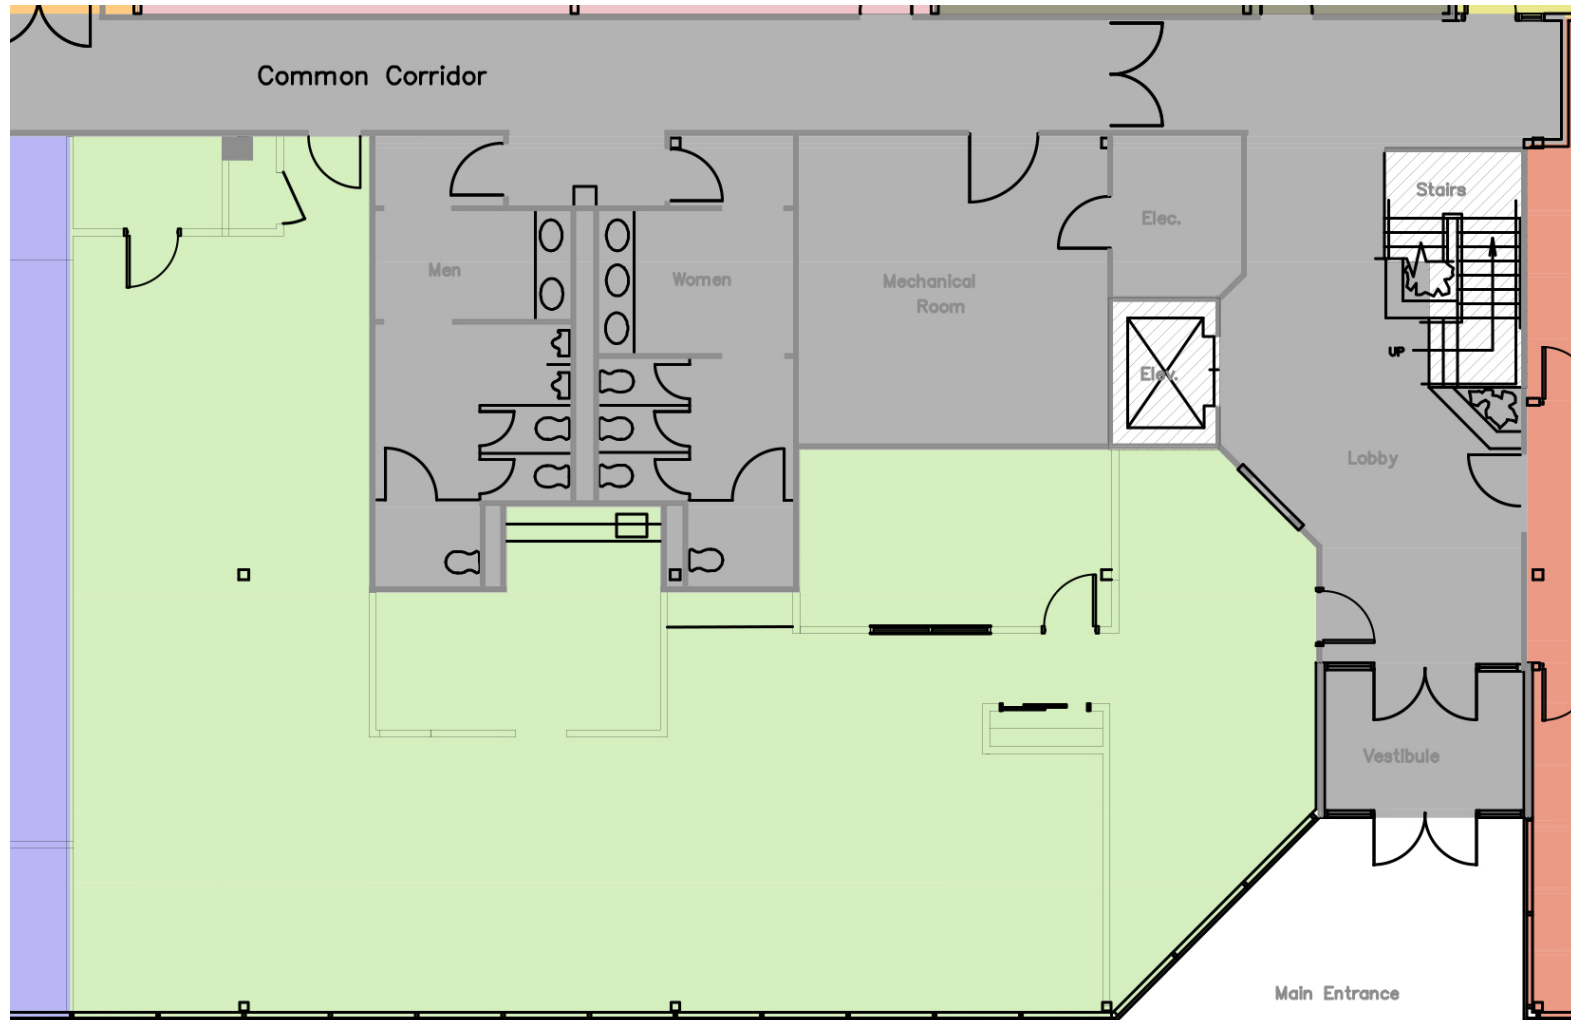

Floor Plan

Denis C.J. Dancoes II
Senior Director
denis.dancoes@cushwake.com

Cushman & Wakefield of New Hampshire, Inc.
900 Elm Street, Suite 1301
Manchester, NH 03101
(603) 628-2800
cushmanwakefield.com