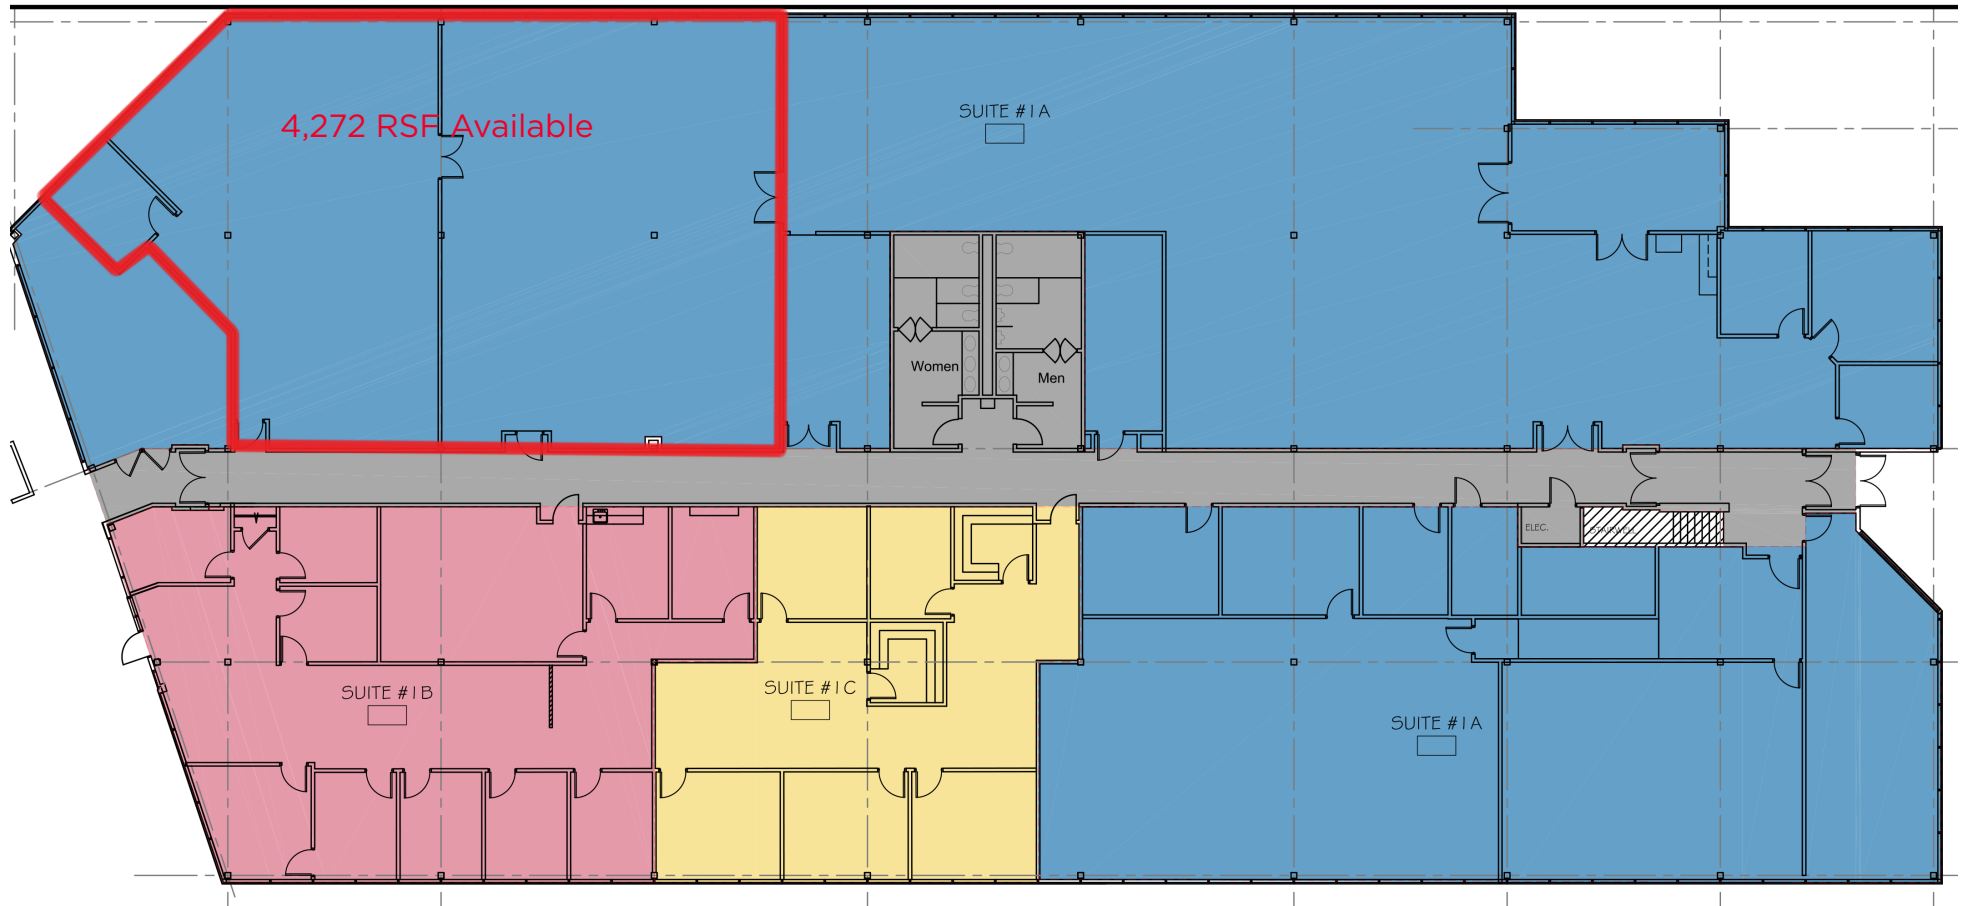

Floor Plan

Denis C.J. Dancoes II
Senior Director
denis.dancoes@cushwake.com

Cushman & Wakefield of New Hampshire, Inc.
900 Elm Street, Suite 1301
Manchester, NH 03101
(603) 628-2800
cushmanwakefield.com