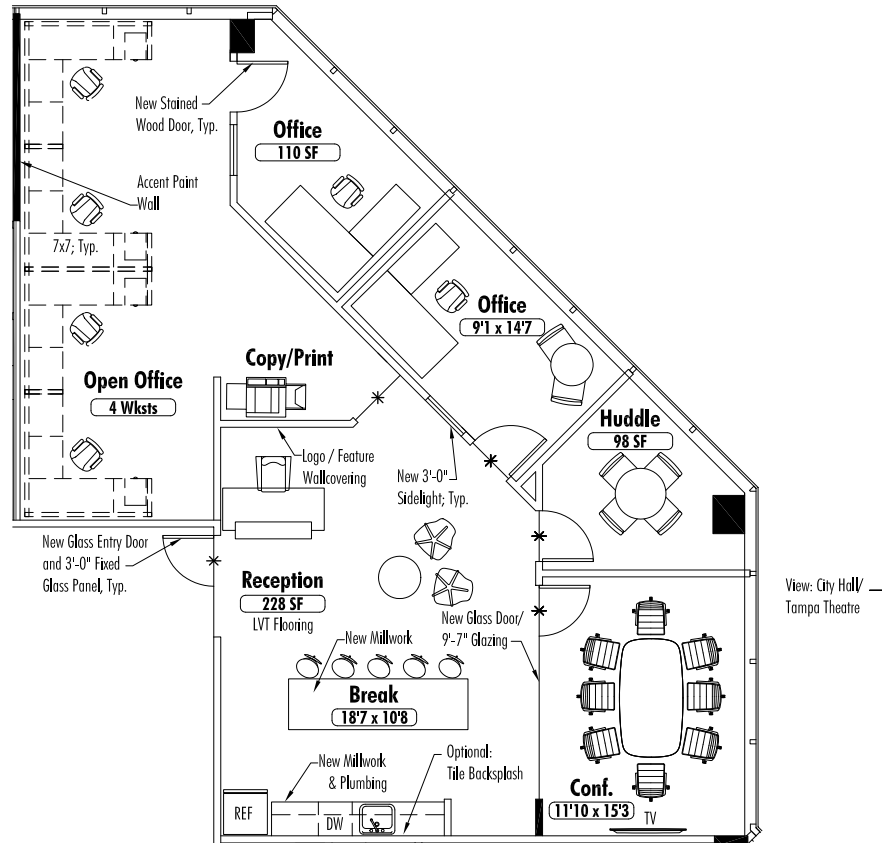

FIFTH THIRD CENTER

201 EAST KENNEDY BOULEVARD
TAMPA, FL 33602

Suite 1210
1,929 SF

CONTACT US

KRISTIN KENNEY
Vice President
+1 985 788 5105
kristin.kenney@cbre.com

MOLLY MOLLOY CATLETT
Associate
+1 813 273 8465
mollymolloy.catlett@cbre.com