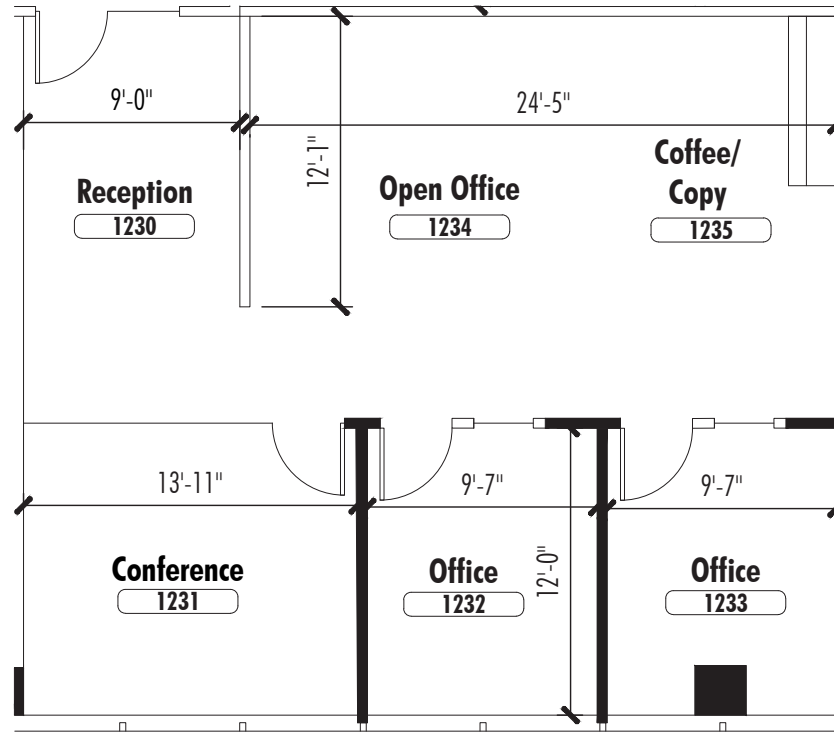

# FIFTH THIRD CENTER

201 EAST KENNEDY BOULEVARD  
TAMPA, FL 33602

Spec Suite 1230  
1,308 SF